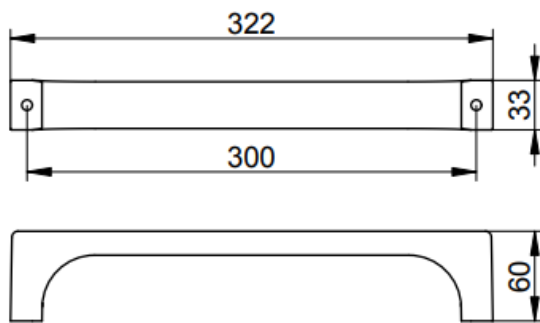

Brand : KEUCO, Germany
 Name : ED11 Grab Bar
 Item Code : 11107 010000
 Designer : Keuco
 Color / Finish: Chrome Plated
 Dimensions : Overall (LxWxH in cm)
 32.2 x 6 x 3.3cm

Product info:

- towel rail/grab bar
- 300mm